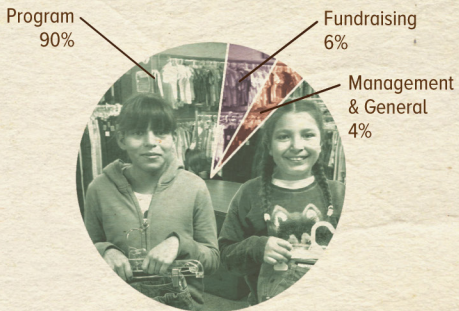

Income: $976,157