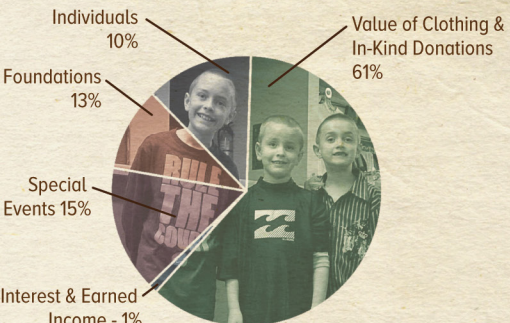

Audited financial statements and IRS Form 990 are posted on <http://www.clothestokidsdenver.org/donate/>

Volunteers donated 10,061 hours to Clothes To Kids of Denver in 2016. The value of their time is estimated at $242,872.54. The impact: priceless.

Clothes To Kids' fiscal year runs from January 1, 2016 through December 31, 2016. We've worked hard to ensure that all donations received during this time are included in this report. We apologize for any omissions.

PROGRAM HIGHLIGHTS

2008
448
WARDROBES
August 2008 Ken and Sue Hamblin held first clothing drive
September 2, 2008 Doors opened

2009
2,086
WARDROBES
First full year of serving students

2010
2,285
WARDROBES
Clothes To Kids moved to a larger space

2011
2,774
WARDROBES
School Bin Program launched by Student Ambassador Marko Babiak

2012
3,708
WARDROBES
Student Ambassador William Wallis held first Undie 500, collecting more than 1,200 pairs of socks and underwear

2013
4,077
WARDROBES
November 2013 Student received 15,000th wardrobe

2014
4,523
WARDROBES
Clothes To Kids remodeled, doubling shopping space and adding the Donation Center

2015
6,453
WARDROBES
Services extended beyond Denver County to 9 additional Metro Area counties and shopping opened to preschool students
Inaugural Blue Jean Bash
First Socks in the City party hosted by Angie Graham

2016
7,977
WARDROBES
Governor John W. Hickenlooper and First Lady Robin P. Hickenlooper served as honorary chairs at the Blue Jean Bash

August 2016
Student received 30,000th wardrobe
Donors gave 40,000+ pairs of underwear and socks in 5th Annual Undie 500
Program Highlights
• 10,061 volunteer hours donated
• 7,977 wardrobes distributed (165,500+ pieces of school clothing and shoes)
• 24,009 pounds of extras distributed
• 90% of shoppers selected a complete wardrobe
• 24% increase in client visits over 2015