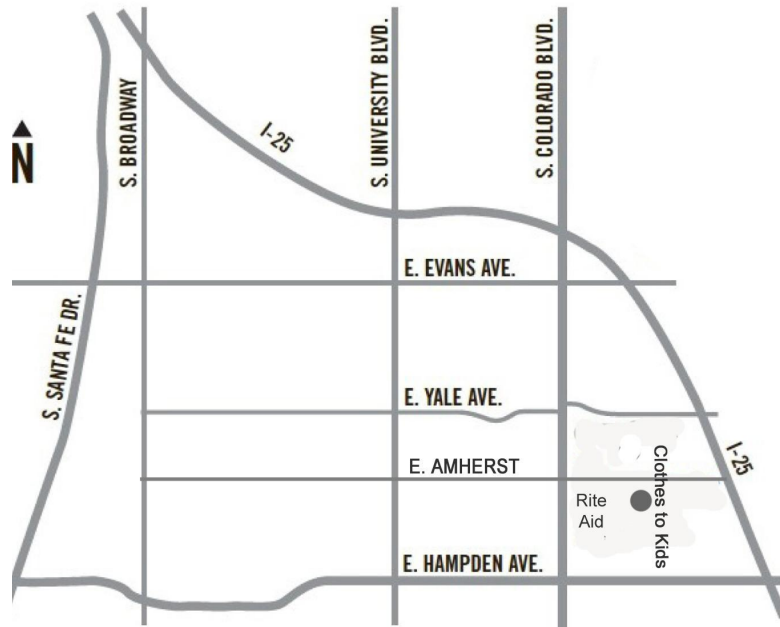

*From South Denver: From Hampden Ave (Hwy 285), go North on Colorado Blvd. approximately ½ mile to Amherst and turn right. Turn right into the Rite Aid/Sprouts shopping center and park near the Chez Artiste. We are located downstairs from Tuesday Morning.

*Bus (from North): Take RTD Route 40 Southbound, towards Southmoor Station. Get off the bus at Amherst and cross the street to the Rite Aid/Sprouts shopping center. We are located downstairs from Tuesday Morning.

***

*Del Norte: Vaya al sur por la calle Colorado Blvd y pase el I-25, en aproximadamente 1 milla, de vuelta a la izquierda en la calle Amherst. De vuelta a la derecha en el centro comercial Rite Aid/Sprouts y estacionese cerca de Chez Artiste. Estamos ubicados debajo de la tienda Tuesday Morning.

*Del Sur: De Hampden Ave (Hwy 285), vaya al norte por Colorado Blvd y en aproximadamente ½ milla de vuelta a la derecha en la calle Amherst. De vuelta a la derecha en el centro comercial Rite Aid/Sprouts y estacionese cerca de Chez Artiste. Estamos ubicados debajo de la tienda Tuesday Morning.

*Autobus (del Norte): Tome la Ruta 40 Sur, hacia Southmoor Station. Bajese del autobus en Amherst y cruce la calle hacia el centro comercial Rite Aid/Sprouts. Estamos ubicados debajo de la tienda Tuesday Morning.

Clothes To Kids of Denver, Inc.

2890 S. Colorado Blvd. #M3 • Denver, CO 80222 • 720-379-4630, Ext. 2 • www.clothestokidsdenver.org